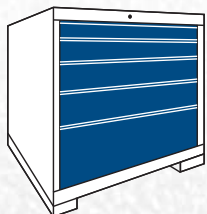

"CLASSIC"

- # RC-3632 (32" h)
- # RC-3640 (40" h)
- # RC-3646 (46" h)
- # RC-3660 (60" h)

"WIDE"

- # RW-4832 (32" h)
- # RW-4840 (40" h)
- # RW-4846 (46" h)
- # RW-4860 (60" h)

"AMERICA"

- # RA-3033 (33" h)
- # RA-3040 (40" h)
- # RA-3044 (44" h)
- # RA-3059 (59" h)

* Système de verrouillage voir page 7 - * Tiroirs voir page 19
 * Lock mechanism please see page 7 - * Drawers see page 19

CONFIGURATION SUGGÉRÉE • SUGGESTED SET-UP

Classic

- Dimensions : 24 1/2" x 35 1/4" (Hauteur/Height: 32 1/4", 40 1/4", 46 1/4" or/ou 60 1/4")
- Chaque tiroir de 3" à 7" comprend 24 compartiments ajustables. Each 3" to 7" drawer will have 24 adjustable compartments.
- Chaque tiroir de 8" et plus comprend 6 compartiments ajustables. Each drawer 8" and over will have 6 adjustable compartments.
- Serrure disponible sur demande. Locking mechanism available upon request.

32" h

RC-3632-3105

RC-3632-3155

RC-3632-3165

1 tablette ajustable, portes disponibles sur demande.
 1 Adj. shelf, doors available as an option

40" h

RC-3640-3205

RC-3640-3255