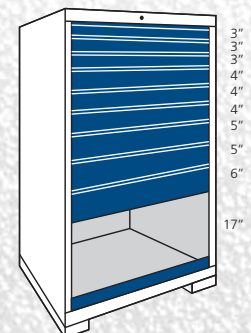

"CLASSIC"

- # RC-3632 (32" h)
- # RC-3640 (40" h)
- # RC-3646 (46" h)
- # RC-3660 (60" h)

"WIDE"

- # RW-4832 (32" h)
- # RW-4840 (40" h)
- # RW-4846 (46" h)
- # RW-4860 (60" h)

"AMERICA"

- # RA-3033 (33" h)
- # RA-3040 (40" h)
- # RA-3044 (44" h)
- # RA-3059 (59" h)

* Système de verrouillage voir page 7 - * Tiroirs voir page 19
 * Lock mechanism please see page 7 - * Drawers see page 19

CONFIGURATION SUGGÉRÉE • SUGGESTED SET-UP

Classic

- Dimensions : 24 1/2" x 35 1/4" (Hauteur/Height: 32 1/4", 40 1/4", 46 1/4" or/ou 60 1/4")
- Chaque tiroir de 3" à 7" comprend 24 compartiments ajustables. Each 3" to 7" drawer will have 24 adjustable compartments.
- Chaque tiroir de 8" et plus comprend 6 compartiments ajustables. Each drawer 8" and over will have 6 adjustable compartments.
- Serrure disponible sur demande. Locking mechanism available upon request.

32" h

RC-3632-3105

RC-3632-3155

RC-3632-3165

1 tablette ajustable, portes disponibles sur demande.
 1 Adj. shelf, doors available as an option

40" h

RC-3640-3205

RC-3640-3255

46" h

RC-3646-3305

RC-3646-3355

60" h

RC-3660-3405

RC-3660-3455

RC-3660-3475