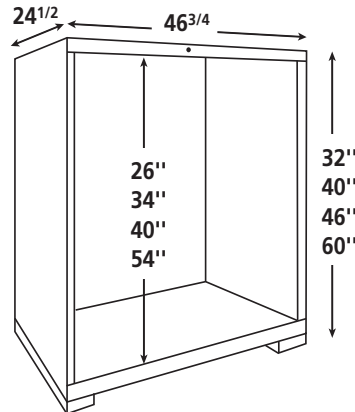

"CLASSIC"

- # RC-3632 (32" h)
- # RC-3640 (40" h)
- # RC-3646 (46" h)
- # RC-3660 (60" h)

"WIDE"

- # RW-4832 (32" h)
- # RW-4840 (40" h)
- # RW-4846 (46" h)
- # RW-4860 (60" h)

"AMERICA"

- # RA-3033 (33" h)
- # RA-3040 (40" h)
- # RA-3044 (44" h)
- # RA-3059 (59" h)

* Système de verrouillage voir page 7 - * Tiroirs voir page 19
 * Lock mechanism please see page 7 - * Drawers see page 19

CONFIGURATION SUGGÉRÉE • SUGGESTED SET-UP

Classic

- Dimensions : 24 1/2" x 35 1/4" (Hauteur/Height: 32 1/4", 40 1/4", 46 1/4" or/ou 60 1/4")
- Chaque tiroir de 3" à 7" comprend 24 compartiments ajustables. Each 3" to 7" drawer will have 24 adjustable compartments.
- Chaque tiroir de 8" et plus comprend 6 compartiments ajustables. Each drawer 8" and over will have 6 adjustable compartments.
- Serrure disponible sur demande. Locking mechanism available upon request.

32" h

RC-3632-3105

RC-3632-3155

RC-3632-3165

1 tablette ajustable, portes disponibles sur demande.
 1 Adj. shelf, doors available as an option

40" h

RC-3640-3205

RC-3640-3255