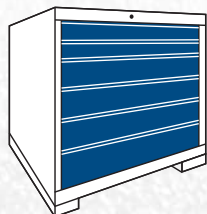

"CLASSIC"

- # RC-3632 (32" h)
- # RC-3640 (40" h)
- # RC-3646 (46" h)
- # RC-3660 (60" h)

"WIDE"

- # RW-4832 (32" h)
- # RW-4840 (40" h)
- # RW-4846 (46" h)
- # RW-4860 (60" h)

"AMERICA"

- # RA-3033 (33" h)
- # RA-3040 (40" h)
- # RA-3044 (44" h)
- # RA-3059 (59" h)

* Système de verrouillage voir page 7 - * Tiroirs voir page 19
 * Lock mechanism please see page 7 - * Drawers see page 19

CONFIGURATION SUGGÉRÉE • SUGGESTED SET-UP

Classic

- Dimensions : 24 1/2" x 35 1/4" (Hauteur/Height: 32 1/4", 40 1/4", 46 1/4" or/ou 60 1/4")
- Chaque tiroir de 3" à 7" comprend 24 compartiments ajustables. Each 3" to 7" drawer will have 24 adjustable compartments.
- Chaque tiroir de 8" et plus comprend 6 compartiments ajustables. Each drawer 8" and over will have 6 adjustable compartments.
- Serrure disponible sur demande. Locking mechanism available upon request.

32" h

RC-3632-3105

RC-3632-3155

RC-3632-3165

1 tablette ajustable, portes disponibles sur demande.
 1 Adj. shelf, doors available as an option

40" h

RC-3640-3205

RC-3640-3255