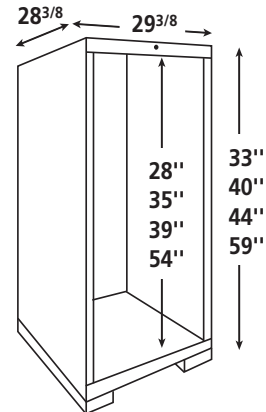

"CLASSIC"

- # RC-3632 (32" h)
- # RC-3640 (40" h)
- # RC-3646 (46" h)
- # RC-3660 (60" h)

"WIDE"

- # RW-4832 (32" h)
- # RW-4840 (40" h)
- # RW-4846 (46" h)
- # RW-4860 (60" h)

"AMERICA"

- # RA-3033 (33" h)
- # RA-3040 (40" h)
- # RA-3044 (44" h)
- # RA-3059 (59" h)

* Système de verrouillage voir page 7 - * Tiroirs voir page 19
 * Lock mechanism please see page 7 - * Drawers see page 19

CONFIGURATION SUGGÉRÉE • SUGGESTED SET-UP

Classic

- Dimensions : 24 1/2" x 35 1/4" (Hauteur/Height: 32 1/4", 40 1/4", 46 1/4" or/ou 60 1/4")
- Chaque tiroir de 3" à 7" comprend 24 compartiments ajustables. Each 3" to 7" drawer will have 24 adjustable compartments.
- Chaque tiroir de 8" et plus comprend 6 compartiments ajustables. Each drawer 8" and over will have 6 adjustable compartments.
- Serrure disponible sur demande. Locking mechanism available upon request.

32" h

RC-3632-3105

RC-3632-3155

RC-3632-3165

1 tablette ajustable, portes disponibles sur demande.
 1 Adj. shelf, doors available as an option

40" h

RC-3640-3205

RC-3640-3255