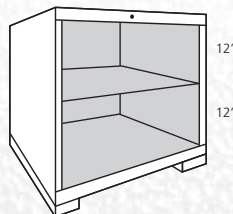

"CLASSIC"

- # RC-3632 (32" h)
- # RC-3640 (40" h)
- # RC-3646 (46" h)
- # RC-3660 (60" h)

"WIDE"

- # RW-4832 (32" h)
- # RW-4840 (40" h)
- # RW-4846 (46" h)
- # RW-4860 (60" h)

"AMERICA"

- # RA-3033 (33" h)
- # RA-3040 (40" h)
- # RA-3044 (44" h)
- # RA-3059 (59" h)

* Système de verrouillage voir page 7 - * Tiroirs voir page 19
 * Lock mechanism please see page 7 - * Drawers see page 19

CONFIGURATION SUGGÉRÉE • SUGGESTED SET-UP

Classic

- Dimensions : 24 1/2" x 35 1/4" (Hauteur/Height: 32 1/4", 40 1/4", 46 1/4" or/ou 60 1/4")
- Chaque tiroir de 3" à 7" comprend 24 compartiments ajustables. Each 3" to 7" drawer will have 24 adjustable compartments.
- Chaque tiroir de 8" et plus comprend 6 compartiments ajustables. Each drawer 8" and over will have 6 adjustable compartments.
- Serrure disponible sur demande. Locking mechanism available upon request.

32" h

RC-3632-3105

RC-3632-3155

RC-3632-3165

1 tablette ajustable, portes disponibles sur demande.
 1 Adj. shelf, doors available as an option

40" h

RC-3640-3205

RC-3640-3255