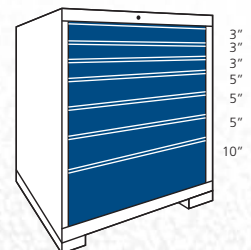

* Système de verrouillage voir page 7 - * Tiroirs voir page 19
 * Lock mechanism please see page 7 - * Drawers see page 19

CONFIGURATION SUGGÉRÉE • SUGGESTED SET-UP

Classic

- Dimensions : 24 1/2" x 35 1/4" (Hauteur/Height: 32 1/4", 40 1/4", 46 1/4" or/ou 60 1/4")
- Chaque tiroir de 3" à 7" comprend 24 compartiments ajustables. Each 3" to 7" drawer will have 24 adjustable compartments.
- Chaque tiroir de 8" et plus comprend 6 compartiments ajustables. Each drawer 8" and over will have 6 adjustable compartments.
- Serrure disponible sur demande. Locking mechanism available upon request.

32" h

RC-3632-3105

RC-3632-3155

RC-3632-3165

1 tablette ajustable, portes disponibles sur demande.
 1 Adj. shelf, doors available as an option

40" h

RC-3640-3205

RC-3640-3255