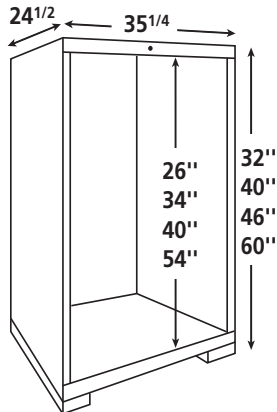

"CLASSIC"

- # RC-3632 (32" h)
- # RC-3640 (40" h)
- # RC-3646 (46" h)
- # RC-3660 (60" h)

"WIDE"

- # RW-4832 (32" h)
- # RW-4840 (40" h)
- # RW-4846 (46" h)
- # RW-4860 (60" h)

"AMERICA"

- # RA-3033 (33" h)
- # RA-3040 (40" h)
- # RA-3044 (44" h)
- # RA-3059 (59" h)

* Système de verrouillage voir page 7 - * Tiroirs voir page 19
 * Lock mechanism please see page 7 - * Drawers see page 19

CONFIGURATION SUGGÉRÉE • SUGGESTED SET-UP

Classic

- Dimensions : 24 1/2" x 35 1/4" (Hauteur/Height: 32 1/4", 40 1/4", 46 1/4" or/ou 60 1/4")
- Chaque tiroir de 3" à 7" comprend 24 compartiments ajustables. Each 3" to 7" drawer will have 24 adjustable compartments.
- Chaque tiroir de 8" et plus comprend 6 compartiments ajustables. Each drawer 8" and over will have 6 adjustable compartments.
- Serrure disponible sur demande. Locking mechanism available upon request.

32" h

RC-3632-3105

RC-3632-3155

RC-3632-3165

1 tablette ajustable, portes disponibles sur demande.
 1 Adj. shelf, doors available as an option

40" h

RC-3640-3205

RC-3640-3255